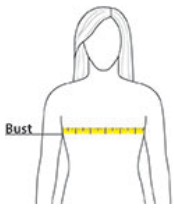

## PRODUCT MEASUREMENTS

	XS	S	M	L	XL	XXL	3XL	4XL
Size	2	4/6	8/10	12/14	16/18	20/22	24/26	28/30
Body Length at Back	25 1/2	26	26 1/2	27	27 1/2	28	28 1/2	29
Bust	17 1/2	18 1/2	19 1/2	21	22 1/2	24	26	28
Sleeve Length from Center Back	14	14 1/2	15	15 5/8	16 1/4	16 7/8	17 1/2	18 1/8

**Body Length at Back:** Measured from high point shoulder to finished hem at back.

**Bust:** Measured across the chest one inch below armhole when laid flat.

**Sleeve Length from Center Back:** Measure from Center Back neck to shoulder point to sleeve hem.

## SIZE CHARTS

	XS	S	M	L	XL	XXL	3XL	4XL
Size	2	4/6	8/10	12/14	16/18	20/22	24/26	28/30
Bust	32-34	35-36	37-38	39-41	42-44	45-47	48-51	52-55

## HOW TO MEASURE

---